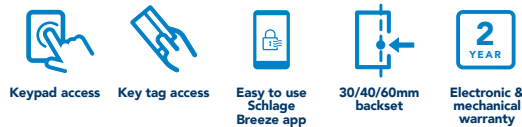

Specifications

CREDENTIALS

- 200 key tag capacity
- 150 PIN code capacity

MATERIAL & FINISHES

- Made from 304 grade Stainless Steel
- Available in Satin Nickel Plate and Matt Black finishes

COMPLIANCE & WEATHER RATING

- Disability compliant lever
- IP66 rain and dust resistance

DOOR PREPARATION

- Door thickness 35mm to 60mm

BATTERY

- Uses 4x AA alkaline batteries

Visit schlage.co.nz/artus or scan the QR code for more information.

Features and benefits

MAKING LIFE EASY

- Simple access including keypad, app, key tags or back-up key
- Easy to set up and program using the Schlage Breeze app, program access codes for temporary or recurring visitors
- Send virtual keys to guests, via text message from the Schlage Breeze app
- Use voice commands via Amazon Alexa or Google Assistant
- Firmware updates through the app ensure future compatibility
- Convenience of passage or auto locking modes for easy access

FEEL SECURE WITH SCHLAGE

- Built-in alarm technology senses potential security breaches at the lock
- Audit trail allows you to see who has used the lock and when
- Random PIN number function protects your entry code
- With remote access via the Schlage Wi-Fi Bridge*, send access codes to guests or be alerted if your lock has been tampered with
- Low battery notification offers weeks of advanced warning for battery replacement